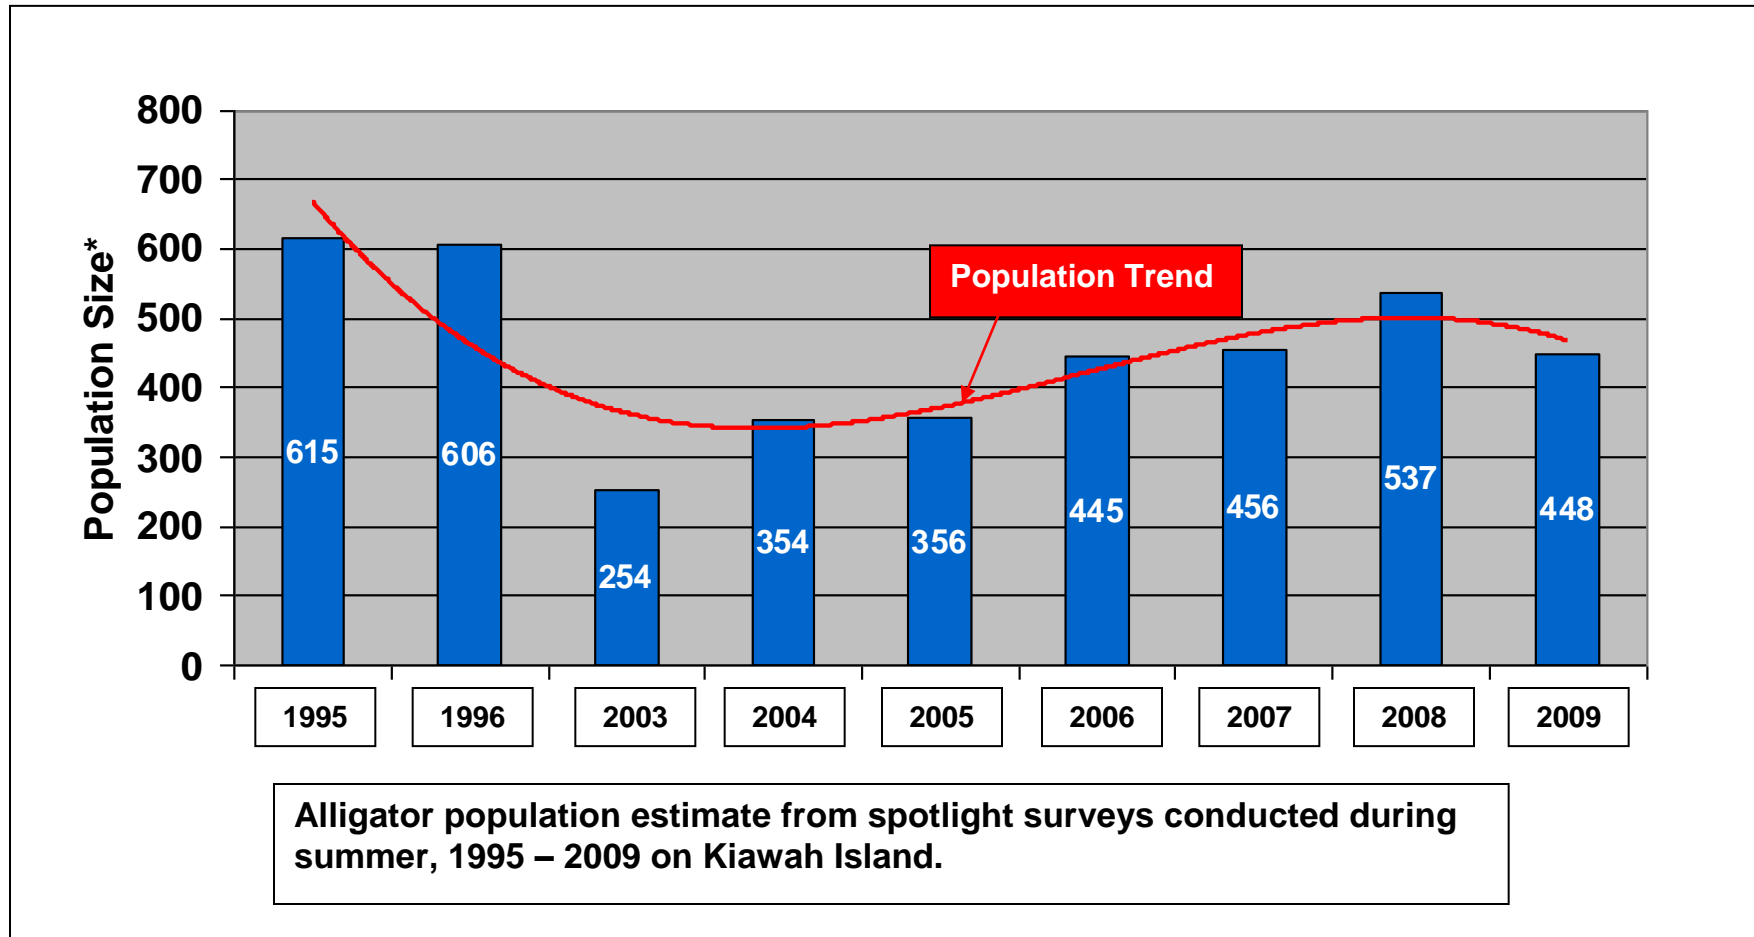

Current Alligator Population Information

Updated 8-4-09

* The numbers above are population estimates of alligators along a predetermined route and are not actual numbers of alligators on the entire island. Alligator spotlight surveys are conducted for 2 consecutive nights each year during the summer months.