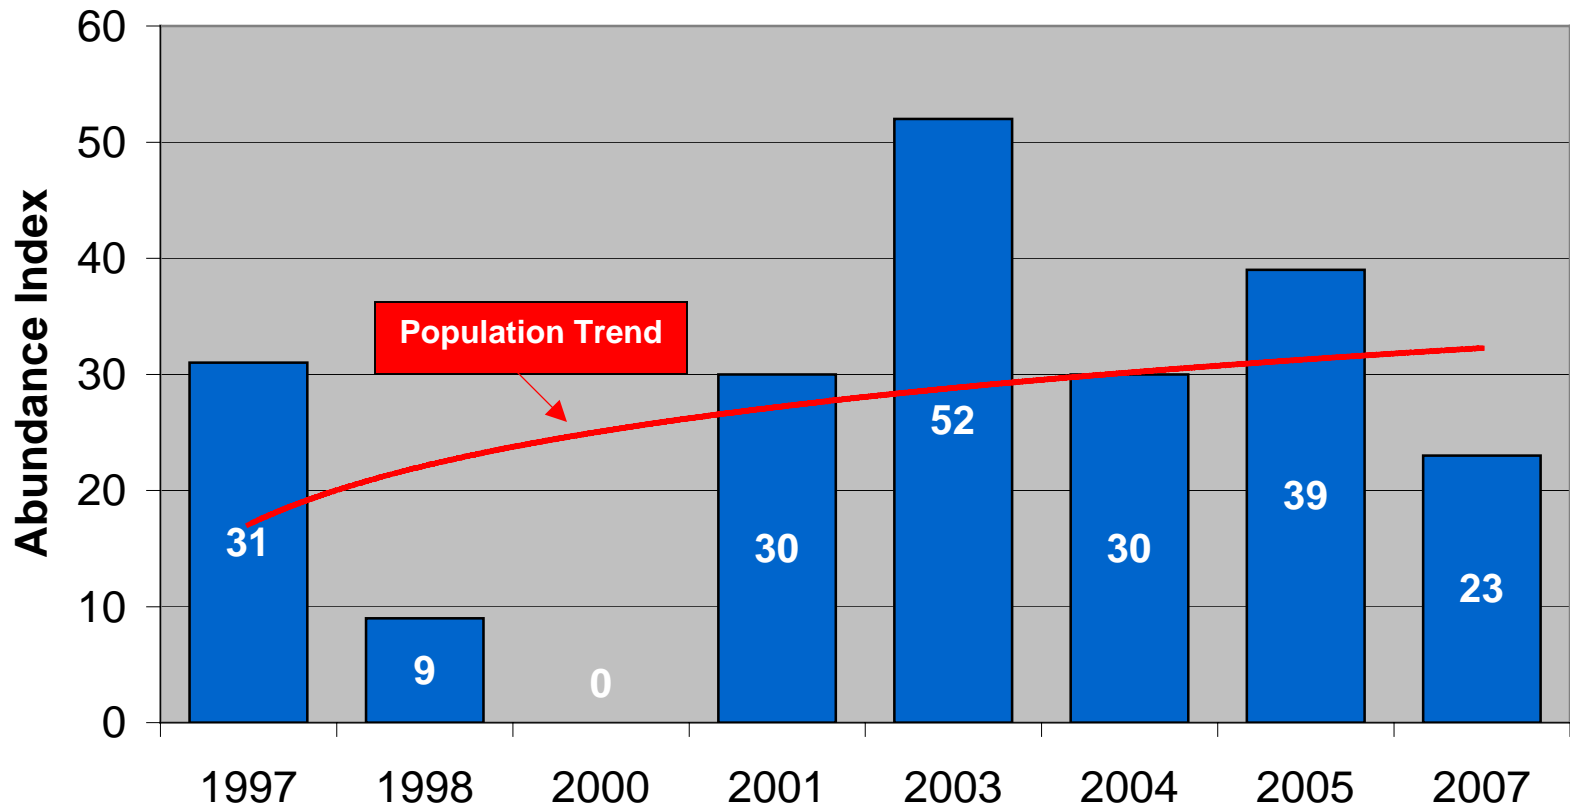

# Current Gray Fox Population Information

Updated 5-01-07

Gray Fox population abundance index from scent station surveys conducted periodically between 1997-2005, on Kiawah Island, South Carolina