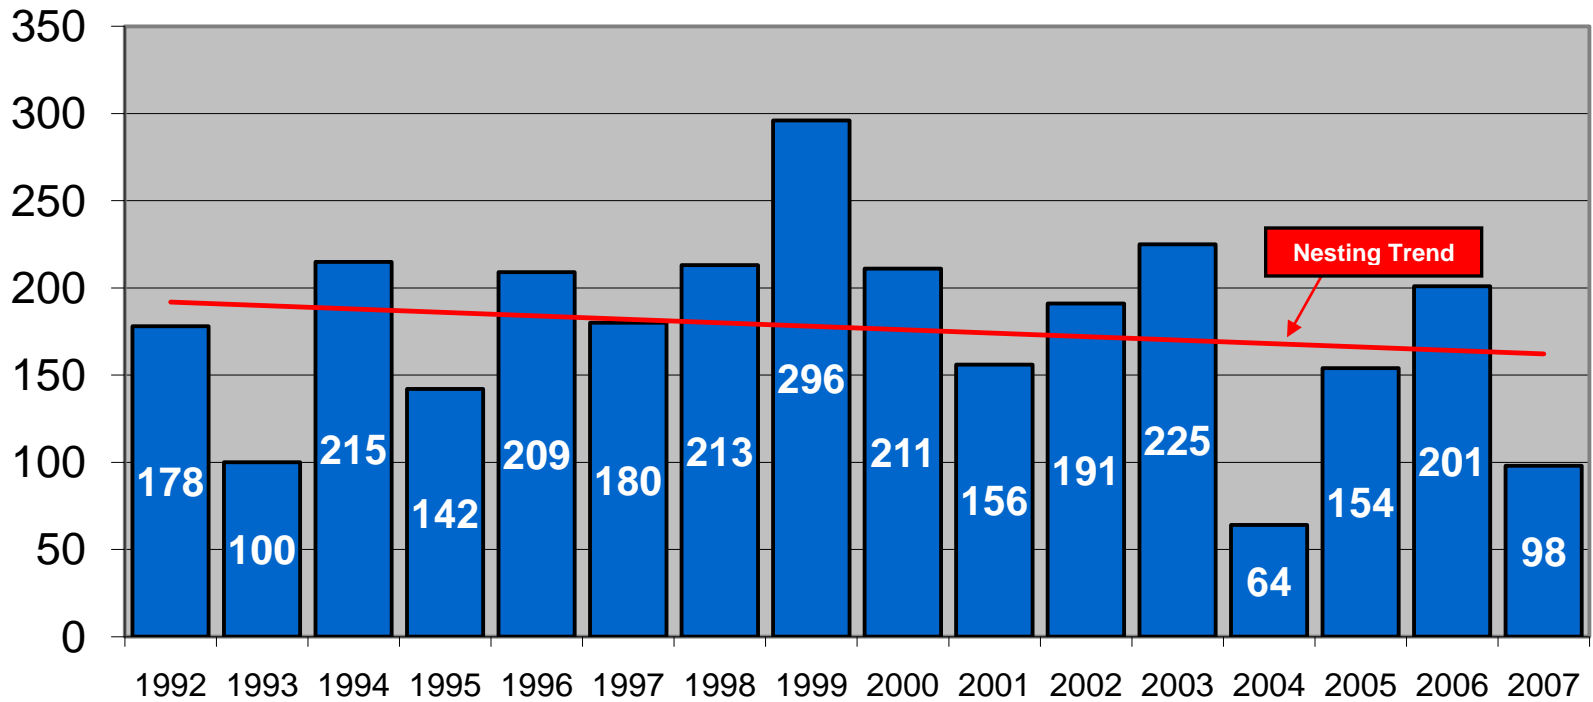

# Current Loggerhead Turtle Nesting Information

Updated 6-14-2008

Number of loggerhead sea turtle nests laid annually between 1992-2007 on Kiawah Island, South Carolina.